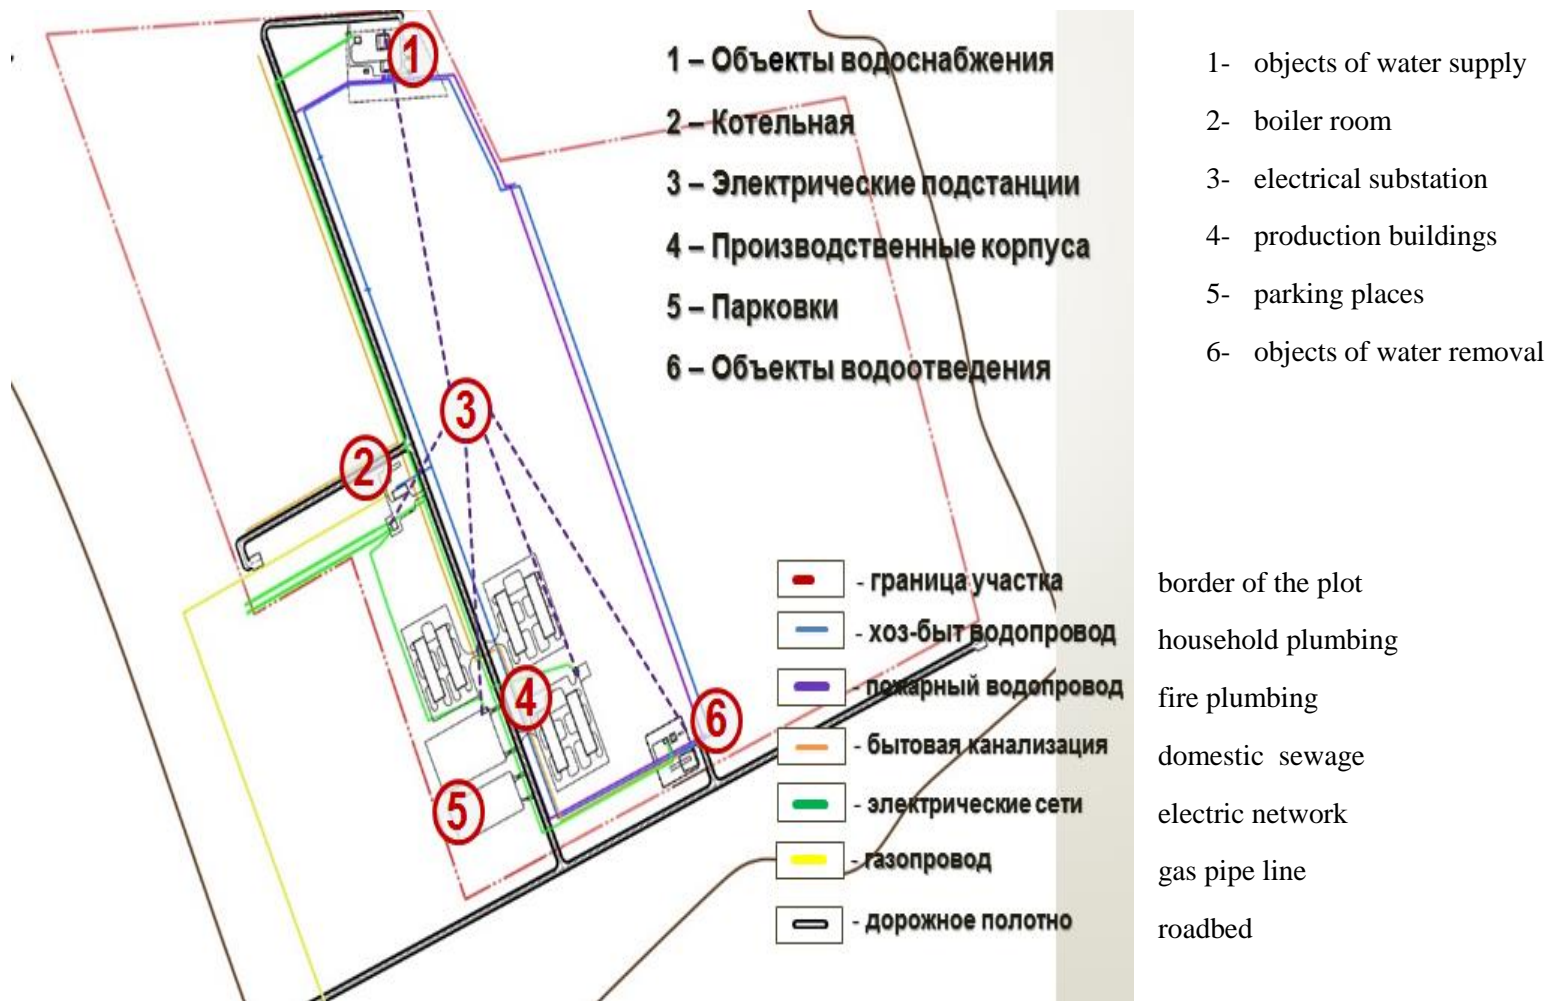

Common square of the park – 96 hec with the possibility of widening

Engineering infrastructure of the park:

- electricity supply with power of 11,9 MVt with possibility of increase if a resident of the industrial park applies;
- gas supply with power of 12 MVt;
- water supply (own artesian well) with power of 120 m³ in day;
- internal and external roads, parking places; perspective of railway deadlock in 2015-2016.

Regards,
Acting general director

I.I. Gaiduk

Photo of objects of the industrial park
Production building for rent

Production building for rent

Production buildings, motor access road

Production building, inside view
(at the opening of the industrial park)

Production building

Production building, inside view

modular boiler

parking place for automobiles

objects of electricity supply

object of electricity supply

objects of water supply (water treatment plant)

administrative part of an industrial building

View scheme of engineering network of the industrial park «Vyatskiye Polyany»

View scheme of the industrial park “Vyatskiye Polyany”.