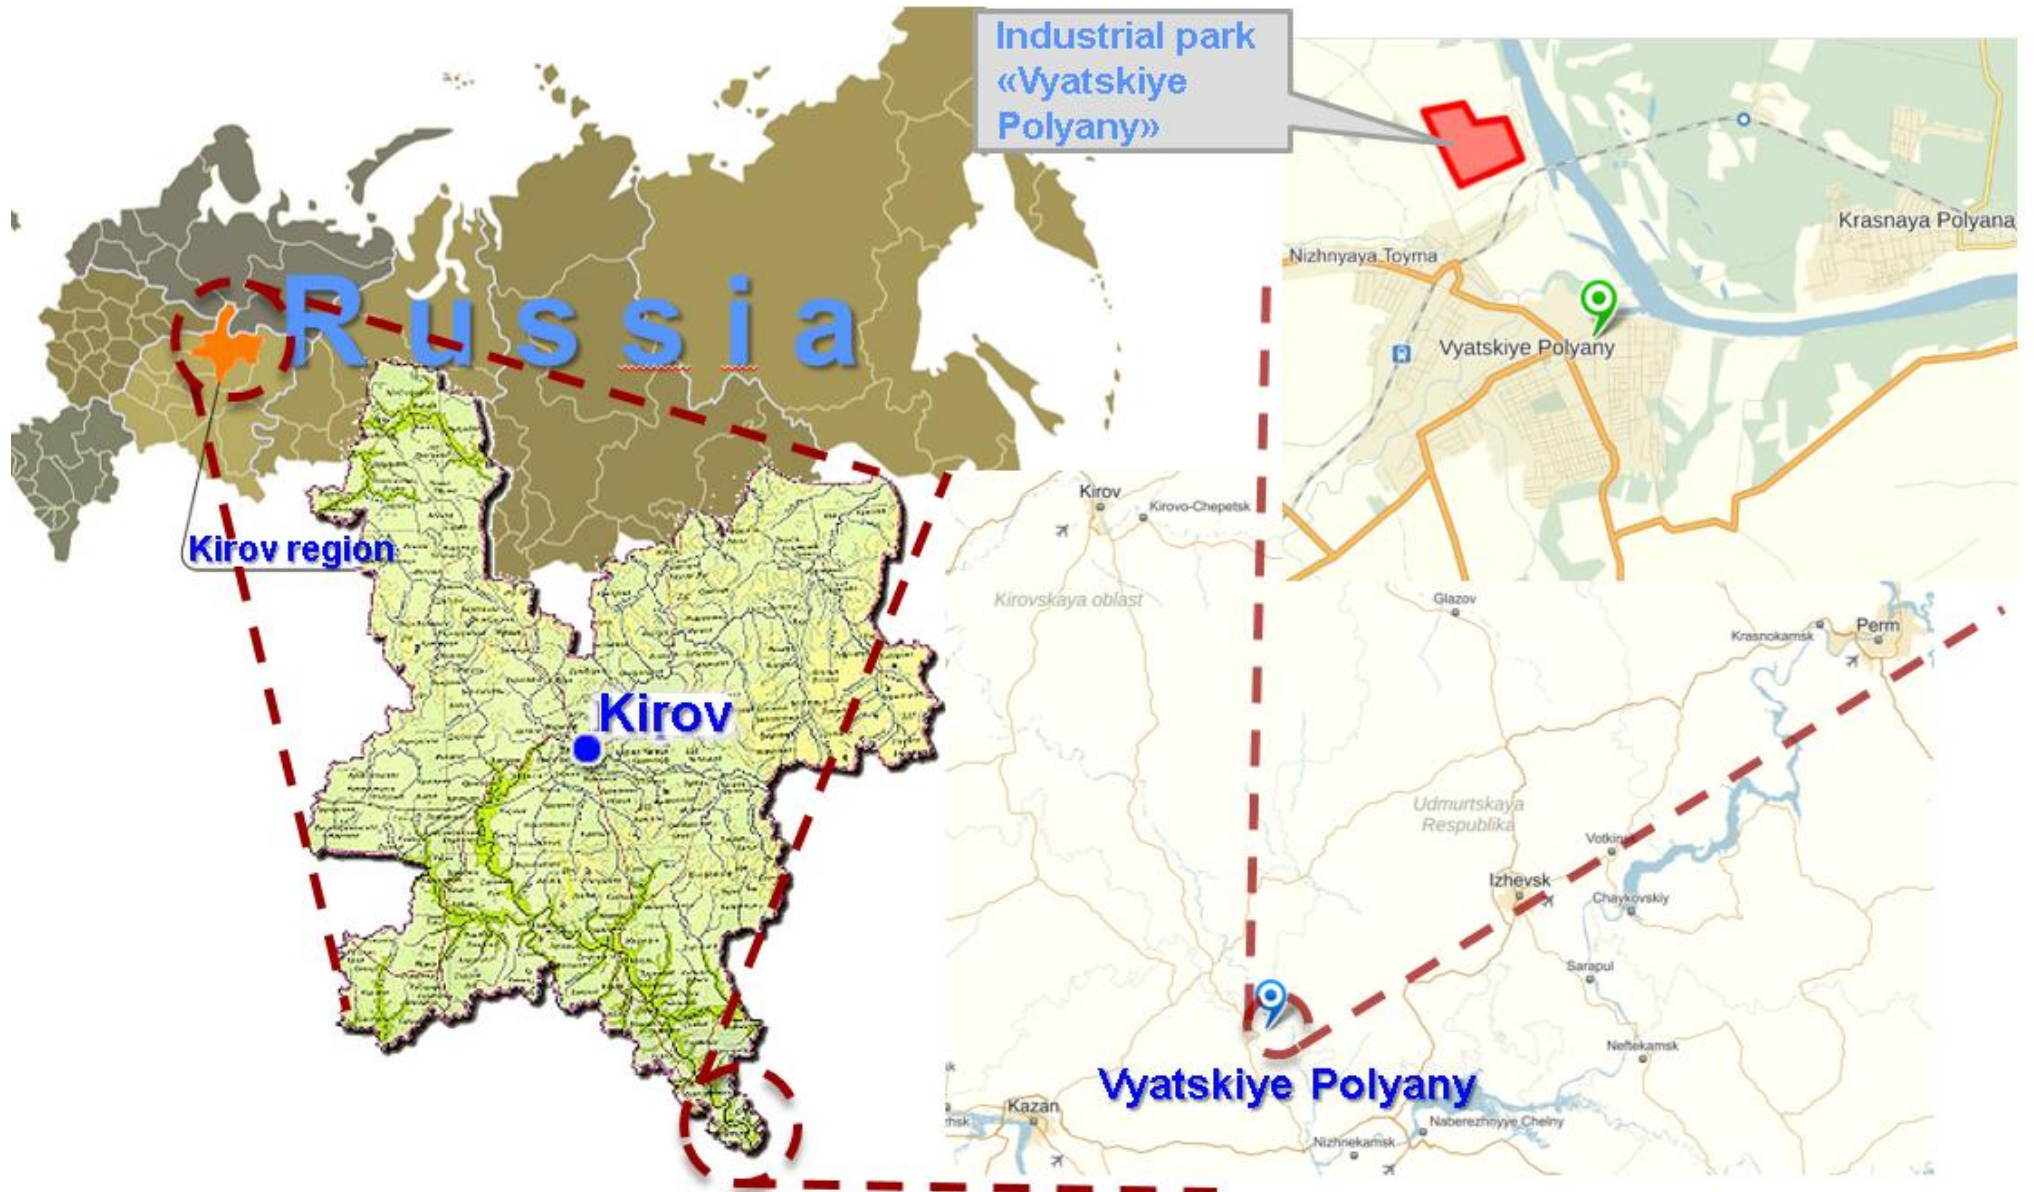

Photo of objects of the industrial park
Production building for rent

Production building for rent