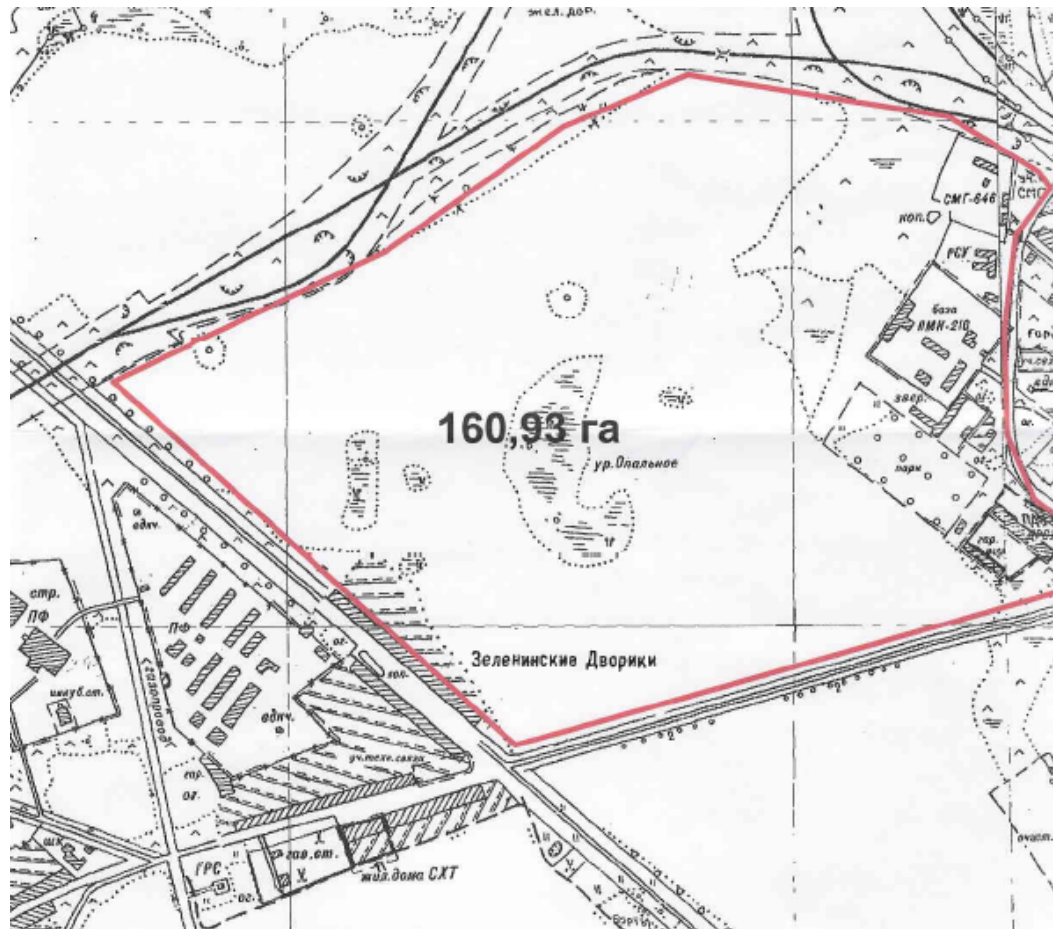

# Infrastructure

Area

- 160,93 ha

Form of property

- Private

Roads

- The site is situated near the federal highway M5 "Ural"

Railway service