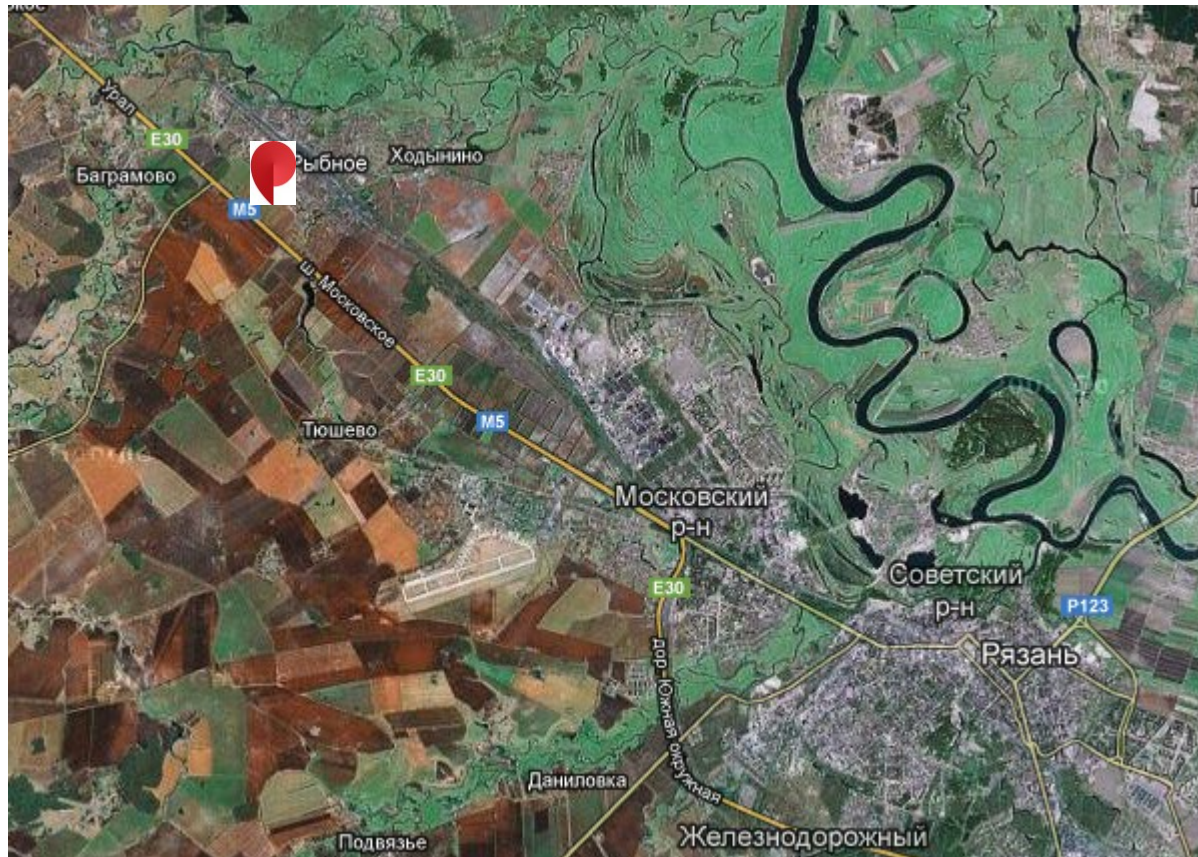

# Public-private industrial park "Rybnoe"

Ryazan  
Region  
Corporation of  
Development

# Location

Ryazan  
Region  
Corporation of  
Development

# Infrastructure

Area

- 160,93 ha

Form of property

- Private

Roads

- The site is situated near the federal highway M5 "Ural"

Railway service